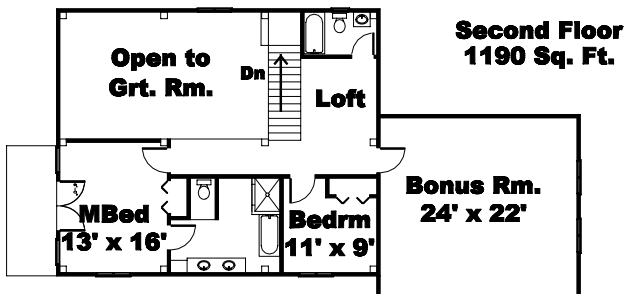

## The Cottage Fully Timbered

The cottage plan creates an inviting indoor space to relax at the end of a busy day enjoying outdoor activities. The master suite and private balcony beckon you to take in the vistas from your private retreat. A second bedroom offers guests privacy while the bonus room offers a super “bunk house” room for the kids. This home’s vaulted great room and loft complete the warm ambiance of a wonderful timber frame home.