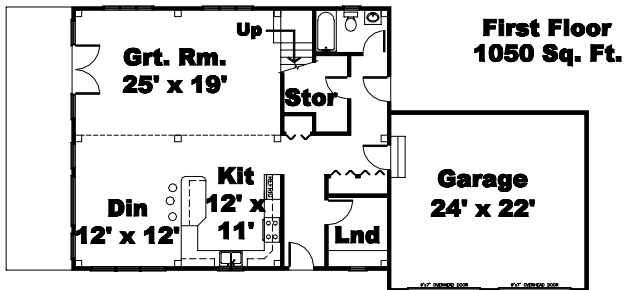

## The Cottage Fully Timbered

The cottage plan creates an inviting indoor space to relax at the end of a busy day enjoying outdoor activities. The master suite and private balcony beckon you to take in the vistas from your private retreat. A second bedroom offers guests privacy while the bonus room offers a super “bunk house” room for the kids. This home’s vaulted great room and loft complete the warm ambiance of a wonderful timber frame home.