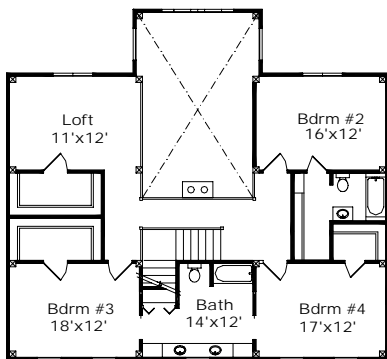

## Mulholland Drive Fully Timbered

Traditional elegance and refinement define this plan. The understated facade opens to a classic foyer flanked by an office and formal living room. Down the hall the excitement mounts as this fully timber framed home opens up to the huge vaulted family room and adjoining kitchen. The first floor master suite features maximum luxury with sky lights, a soaking tub, and a romantic fireplace. The second floor is complete with three bedrooms, two full baths, and a loft overlooking the family room below. This home is sure to please for generations to come.

Second Floor  
1,470 sq. ft.

First Floor  
2,516 sq. ft.

Hammer Beam  
Bent