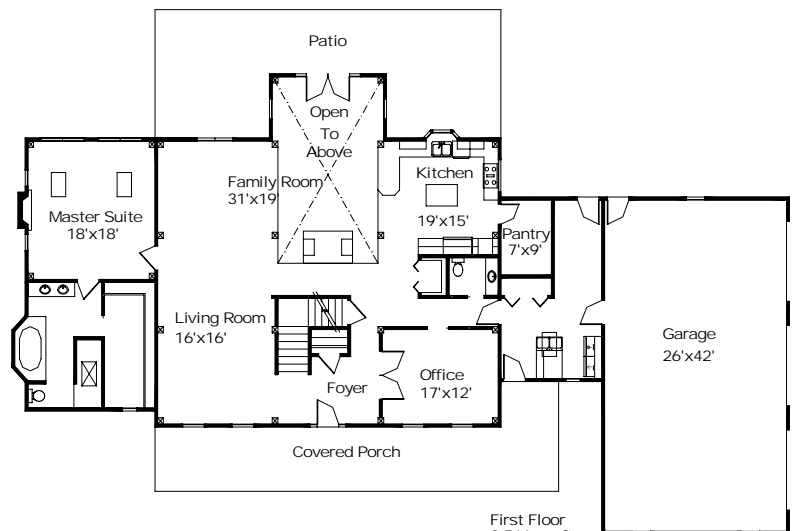

## Mulholland Drive Fully Timbered

Traditional elegance and refinement define this plan. The understated facade opens to a classic foyer flanked by an office and formal living room. Down the hall the excitement mounts as this fully timber framed home opens up to the huge vaulted family room and adjoining kitchen. The first floor master suite features maximum luxury with sky lights, a soaking tub, and a romantic fireplace. The second floor is complete with three bedrooms, two full baths, and a loft overlooking the family room below. This home is sure to please for generations to come.

Second Floor  
1,470 sq. ft.

First Floor  
2,516 sq. ft.

Hammer Beam  
Bent