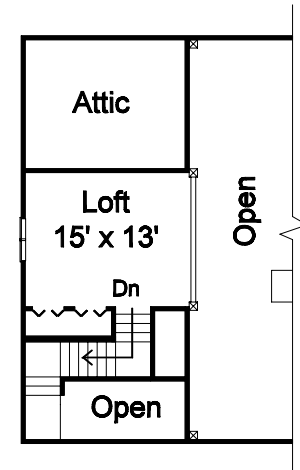

Heartwood Timbercraft Homes

The Meadows

If you like large timberframe great rooms with wonderfully tall hammer-beam bents, this home is for you. The Meadows can be built as a full timberframe or partial (hybrid). It features 3 bedrooms, loft, and wood-burning stove. A full basement can be added to increase the living space. Douglas fir, oak, hemlock and cedar timbers are available.

Fully Timbered

Hybrid

First Floor
2020 sq. ft.

Second Floor
200 sq. ft.

Midwest Office

Tecumseh, MI 49286
www.heartwoodtimber.com
888.676.9870

West Coast Office

Port Townsend, WA 98368
www.timbercraft.com
888.676.9870