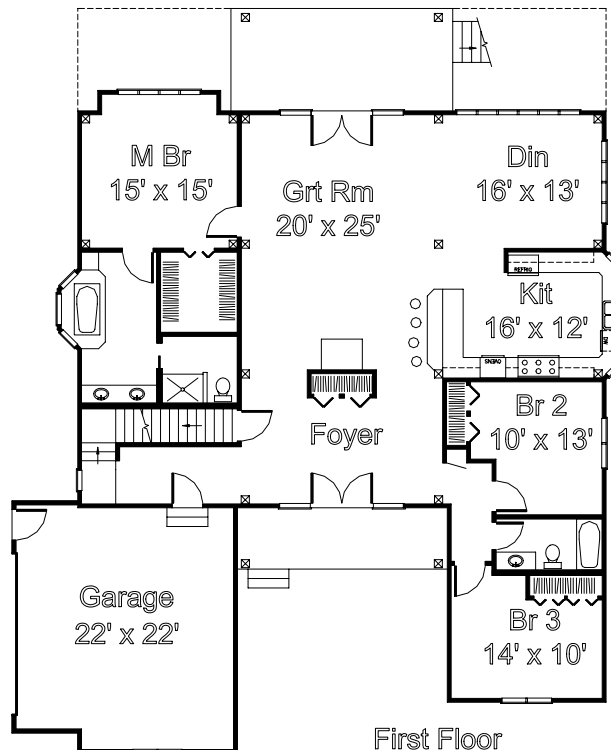

Heartwood Timbercraft Homes

The Meadows

If you like large timberframe great rooms with wonderfully tall hammer-beam bents, this home is for you. The Meadows can be built as a full timberframe or partial (hybrid). It features 3 bedrooms, loft, and wood-burning stove. A full basement can be added to increase the living space. Douglas fir, oak, hemlock and cedar timbers are available.

Fully Timbered

Hybrid

First Floor
2020 sq. ft.

Second Floor
200 sq. ft.

Midwest Office

Tecumseh, MI 49286
www.heartwoodtimber.com
888.676.9870

West Coast Office

Port Townsend, WA 98368
www.timbercraft.com
888.676.9870