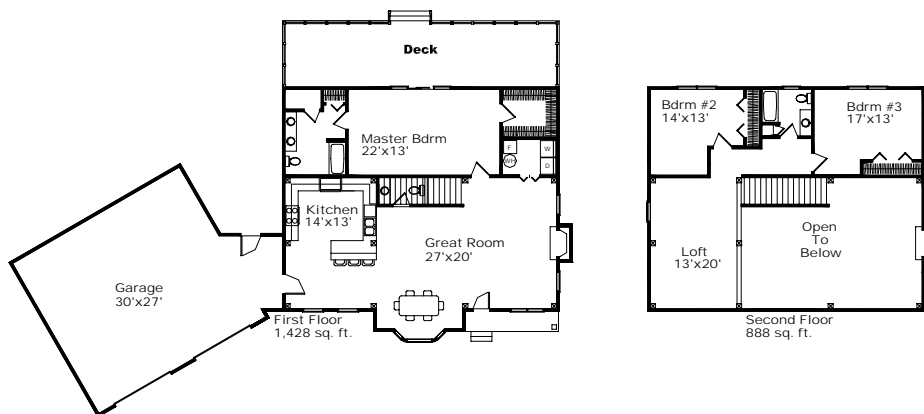

## Loch Erin Hybrid Design

This plan features a huge master suite with private deck, perfect for adults only time. It's the best place in the house to unwind and reconnect with your spouse. The large kitchen flows into an even larger great room with a charming bay window dining alcove. The second story features two large bedrooms and a spacious loft overlooking the great room. A perfect reading nook or home office space, loft areas are a wonderful place to really surround yourself with the beauty of your timber frame home.