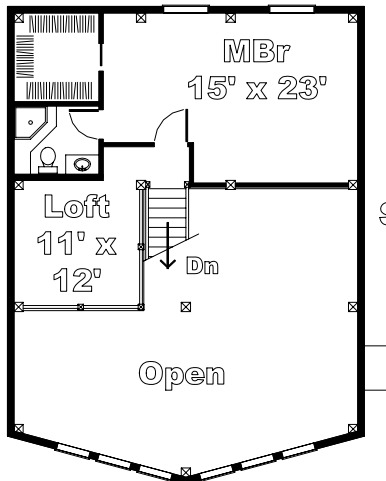

Heartwood Timbercraft Homes

First Floor
1065 sq. ft.

Second Floor
570 sq. ft.

Fully Timbered Island Lake

The prow front and wrap around deck featured in the Island Lake plan suggest casual living at it's finest. The home makes efficient use of space while affording an expansive two story great room, complete with an intimate fire place. The second story includes a master suite with loft. Two additional bedrooms are included on the first floor. This plan lends itself well to a walk out basement which may be finished to allow more living space.