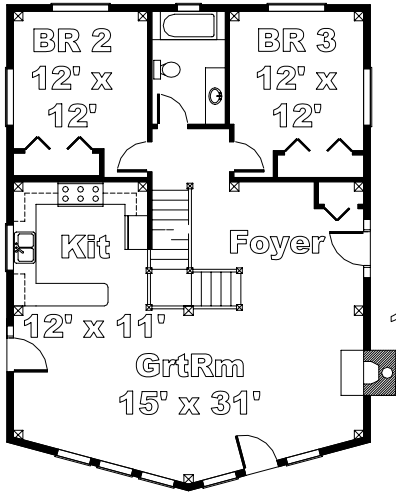

Heartwood Timbercraft Homes

First Floor
1065 sq. ft.

Second Floor
570 sq. ft.

Fully Timbered Island Lake

The prow front and wrap around deck featured in the Island Lake plan suggest casual living at it's finest. The home makes efficient use of space while affording an expansive two story great room, complete with an intimate fire place. The second story includes a master suite with loft. Two additional bedrooms are included on the first floor. This plan lends itself well to a walk out basement which may be finished to allow more living space.