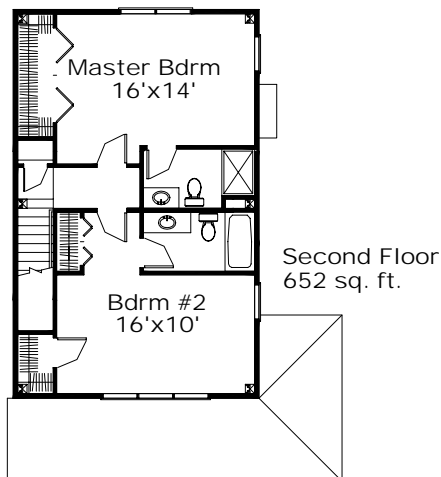

Heartwood Timbercraft Homes

Huck's Hideaway Fully Timbered

Huck's Hideaway makes maximum use of minimum space. Perfect for a narrow lake lot, or a hunting cabin up north, this plan offers comfort and convenience. Each of the bedrooms has it's own bath. The first floor offers a half bath, eat in kitchen and great room with bar. The three king post bents and large front and rear decks bring style to this efficient space.