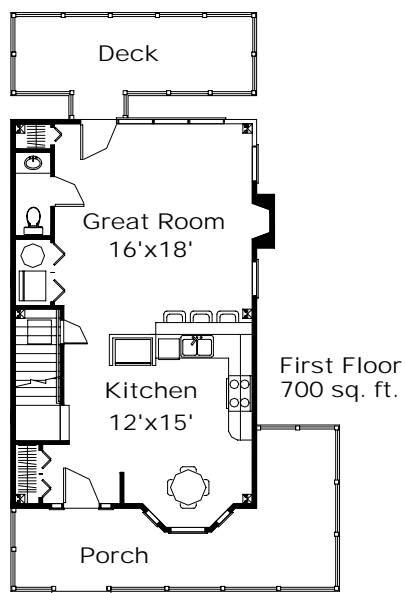

Heartwood Timbercraft Homes

Huck's Hideaway Fully Timbered

Huck's Hideaway makes maximum use of minimum space. Perfect for a narrow lake lot, or a hunting cabin up north, this plan offers comfort and convenience. Each of the bedrooms has it's own bath. The first floor offers a half bath, eat in kitchen and great room with bar. The three king post bents and large front and rear decks bring style to this efficient space.