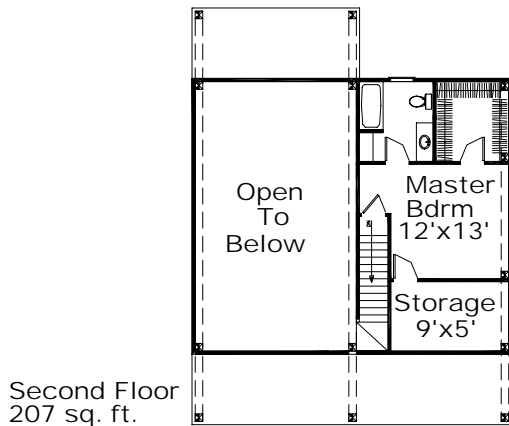

## Gone Fishin' Fully Timbered

Hang out the sign and head out to the lake. This compact design offers everything you need for family and friends. The kitchen's deck access works well for barbecues and entertaining, the great room's fireplace offers an indoor gathering place for enjoying friends and family during cooler seasons. Two guest rooms and a full master suite ensure that everyone will be comfortable as you enjoy your get away cabin.

## Three Post Bent