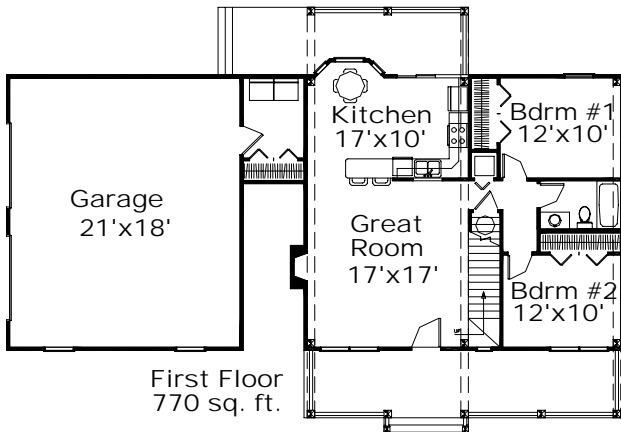

## Gone Fishin' Fully Timbered

Hang out the sign and head out to the lake. This compact design offers everything you need for family and friends. The kitchen's deck access works well for barbecues and entertaining, the great room's fireplace offers an indoor gathering place for enjoying friends and family during cooler seasons. Two guest rooms and a full master suite ensure that everyone will be comfortable as you enjoy your get away cabin.

## Three Post Bent